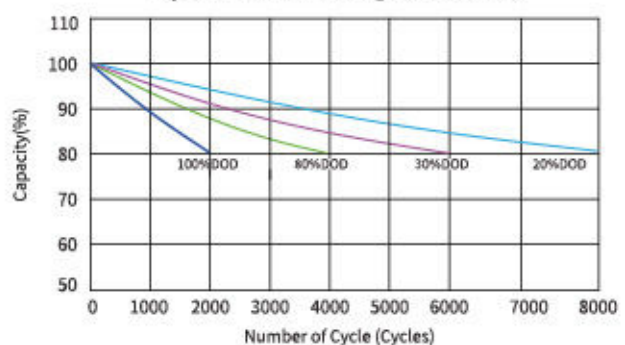

Transparent LiFePO4 Battery

CMLB-12.8V-100

CMLB-25.6V-100

CMLB-12.8V-200

CMLB-25.6V-200

Eco-friendly Transparent ABS Casing

Grade A Prismatic LiFePO4 Cells

10 Years Designed Service Life

> 4000 Cycles @ 80% DoD, 0.5C @ 25°C

IP65 Protection

Discharge Performance at 25°C

Charge and Discharge at 25°C, 0.5C

Temperature Effects on Capacity at 0.5C

Cycle Life with DOD @ 0.5°C, 25°C

CMLB-12.8V-100

CMLB-25.6V-100

CMLB-12.8V-200

CMLB-25.6V-200

MODEL NAME	CMLB-12.8V-100	CMLB-12.8V-200	CMLB-25.6V-100	CMLB-25.6V-200
Basic Performance				
Nominal Voltage (VDC)	12.8	12.8	25.6	25.6
Nominal Capacity (Ah)	100	200	100	200
Energy (kWh)	1.28	2.56	2.56	5.12
Internal Resistance (mΩ)	≤15	≤10	≤15	≤10
System Series/Parallel	4S, 4P	4S, 4P	2S, 4P	2S, 4P
Self Discharge	≤2%/Month			
Cycle Life	>6000 times @ 95% DOD			
Design Life	10 Years			
Charge Performance				
Recommended Charge Current (A)	50	100	50	200
Maximum Charge Current (A)	100	200	100	200
Recommended Charge Voltage (V)	13.6~13.8	13.6~13.8	13.6~13.8	13.6~13.8
Max Charge Voltage (V)	14.4	14.4	14.4	14.4
Overcharge Protection Voltage (V)	14.8~15.0	14.8~15.0	14.8~15.0	14.8~15.0
Charge Cut-off Voltage	>14.8V (0.5~1.5s)	>14.8V (0.5~1.5s)	>14.8V (0.5~1.5s)	>14.8V (0.5~1.5s)
Charge Mode	CC/CV			
Discharge Performance				
Maximum Continuous Discharge Current	100	200	100	200
Pulse Current (≤5s)	600	600	600	750
Rated Discharge Cut-off Voltage (V)	11.2	11.2	22.4	20.8
Minimum Discharge Cut-off Voltage (V)	>10	>10	>20	>20
Reconnect Voltage (V)	>10.4	>10.4	>20.8	>20.8
Short Circuit Protection (μs)	200~800			
Mechanical Specifications				
Weight (kg)	10.1	19.5	21	37
Size (mm)	306*169*215	520*240*220	520*240*220	520*268*220
Case Material	ABS			
Terminal Type	M8			
IP Rating	IP65			
Temperature Performance				
Discharge Temperature (°C)	-20~60			
Charge Temperature (°C)	0~45			
Storage Temperature (°C)	-5~35			
High Temperature Cut-off (°C)	65			
Reconnect Temperature (°C)	48			