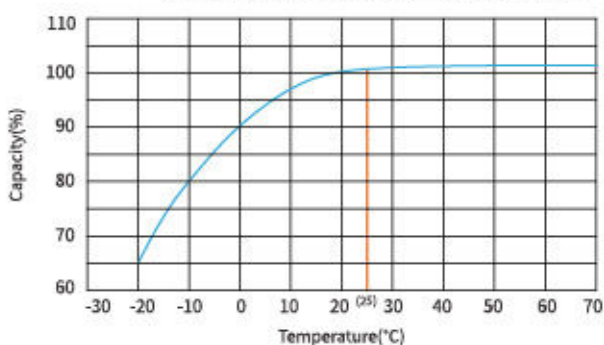

> 4000 Cycles @ 80% DoD, 0.5C @ 25°C

IP65 Protection

Discharge Performance at 25°C

Charge and Discharge at 25°C, 0.5C

Temperature Effects on Capacity at 0.5C

Cycle Life with DOD @ 0.5°C, 25°C

CMLB-12.8V-100

CMLB-25.6V-100

CMLB-12.8V-200

CMLB-25.6V-200

MODEL NAME	CMLB-12.8V-100	CMLB-12.8V-200	CMLB-25.6V-100	CMLB-25.6V-200
Basic Performance				
Nominal Voltage (VDC)	12.8	12.8	25.6	25.6
Nominal Capacity (Ah)	100	200	100	200
Energy (kWh)	1.28	2.56	2.56	5.12
Internal Resistance (mΩ)	≤15	≤10	≤15	≤10
System Series/Parallel	4S, 4P	4S, 4P	2S, 4P	2S, 4P
Self Discharge	≤2%/Month			
Cycle Life	>6000 times @ 95% DOD			
Design Life	10 Years			
Charge Performance				
Recommended Charge Current (A)	50	100	50	200
Maximum Charge Current (A)	100	200	100	200
Recommended Charge Voltage (V)	13.6~13.8	13.6~13.8	13.6~13.8	13.6~13.8
Max Charge Voltage (V)	14.4	14.4	14.4	14.4
Overcharge Protection Voltage (V)	14.8~15.0	14.8~15.0	14.8~15.0	14.8~15.0
Charge Cut-off Voltage	>14.8V (0.5~1.5s)	>14.8V (0.5~1.5s)	>14.8V (0.5~1.5s)	>14.8V (0.5~1.5s)
Charge Mode	CC/CV			
Discharge Performance				
Maximum Continuous Discharge Current	100	200	100	200
Pulse Current (≤5s)	600	600	600	750
Rated Discharge Cut-off Voltage (V)	11.2	11.2	22.4	20.8
Minimum Discharge Cut-off Voltage (V)	>10	>10	>20	>20
Reconnect Voltage (V)	>10.4	>10.4	>20.8	>20.8
Short Circuit Protection (μs)	200~800			
Mechanical Specifications				
Weight (kg)	10.1	19.5	21	37
Size (mm)	306*169*215	520*240*220	520*240*220	520*268*220
Case Material	ABS			
Terminal Type	M8			
IP Rating	IP65			
Temperature Performance				
Discharge Temperature (°C)	-20~60			
Charge Temperature (°C)	0~45			
Storage Temperature (°C)	-5~35			
High Temperature Cut-off (°C)	65			
Reconnect Temperature (°C)	48			