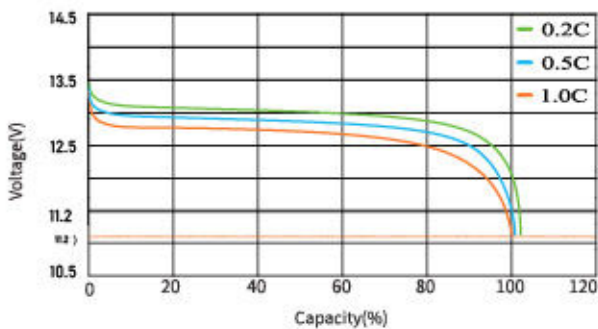

Transparent LiFePO4 Battery

CMLB-12.8V-100

CMLB-25.6V-100

CMLB-12.8V-200

CMLB-25.6V-200

Eco-friendly Transparent ABS Casing

Grade A Prismatic LiFePO4 Cells

10 Years Designed Service Life

> 4000 Cycles @ 80% DoD, 0.5C @ 25°C

IP65 Protection

Discharge Performance at 25°C

Charge and Discharge at 25°C, 0.5C

Temperature Effects on Capacity at 0.5C

Cycle Life with DOD @ 0.5°C, 25°C

CMLB-12.8V-100

CMLB-25.6V-100

CMLB-12.8V-200

CMLB-25.6V-200

MODEL NAME	CMLB-12.8V-100	CMLB-12.8V-200	CMLB-25.6V-100	CMLB-25.6V-200
Basic Performance				
Nominal Voltage (VDC)	12.8	12.8	25.6	25.6
Nominal Capacity (Ah)	100	200	100	200
Energy (kWh)	1.28	2.56	2.56	5.12
Internal Resistance (mΩ)	≤15	≤10	≤15	≤10
System Series/Parallel	4S, 4P	4S, 4P	2S, 4P	2S, 4P
Self Discharge	≤2%/Month			
Cycle Life	>6000 times @ 95% DOD			
Design Life	10 Years			
Charge Performance				
Recommended Charge Current (A)	50	100	50	200
Maximum Charge Current (A)	100	200	100	200
Recommended Charge Voltage (V)	13.6~13.8	13.6~13.8	13.6~13.8	13.6~13.8
Max Charge Voltage (V)	14.4	14.4	14.4	14.4
Overcharge Protection Voltage (V)	14.8~15.0	14.8~15.0	14.8~15.0	14.8~15.0
Charge Cut-off Voltage	>14.8V (0.5~1.5s)	>14.8V (0.5~1.5s)	>14.8V (0.5~1.5s)	>14.8V (0.5~1.5s)
Charge Mode	CC/CV			
Discharge Performance				
Maximum Continuous Discharge Current	100	200	100	200
Pulse Current (≤5s)	600	600	600	750
Rated Discharge Cut-off Voltage (V)	11.2	11.2	22.4	20.8
Minimum Discharge Cut-off Voltage (V)	>10	>10	>20	>20
Reconnect Voltage (V)	>10.4	>10.4	>20.8	>20.8
Short Circuit Protection (μs)	200~800			
Mechanical Specifications				
Weight (kg)	10.1	19.5	21	37
Size (mm)	306*169*215	520*240*220	520*240*220	520*268*220
Case Material	ABS			
Terminal Type	M8			
IP Rating	IP65			
Temperature Performance				
Discharge Temperature (°C)	-20~60			
Charge Temperature (°C)	0~45			
Storage Temperature (°C)	-5~35			
High Temperature Cut-off (°C)	65			
Reconnect Temperature (°C)	48			