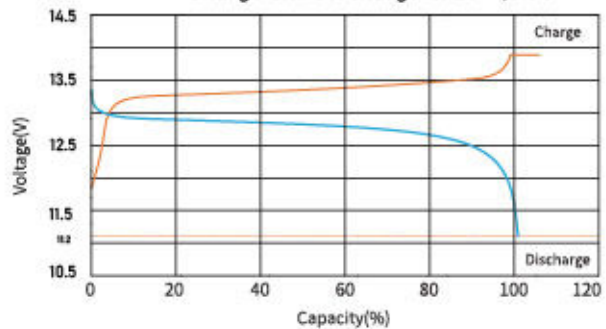

Transparent LiFePO4 Battery

CMLB-12.8V-100

CMLB-25.6V-100

CMLB-12.8V-200

CMLB-25.6V-200

Eco-friendly Transparent ABS Casing

Grade A Prismatic LiFePO4 Cells

10 Years Designed Service Life

> 4000 Cycles @ 80% DoD, 0.5C @ 25°C

IP65 Protection

Discharge Performance at 25°C

Charge and Discharge at 25°C, 0.5C

Temperature Effects on Capacity at 0.5C

Cycle Life with DOD @ 0.5°C, 25°C

CMLB-12.8V-100

CMLB-25.6V-100

CMLB-12.8V-200

CMLB-25.6V-200

MODEL NAME	CMLB-12.8V-100	CMLB-12.8V-200	CMLB-25.6V-100	CMLB-25.6V-200
Basic Performance				
Nominal Voltage (VDC)	12.8	12.8	25.6	25.6
Nominal Capacity (Ah)	100	200	100	200
Energy (kWh)	1.28	2.56	2.56	5.12
Internal Resistance (mΩ)	≤15	≤10	≤15	≤10
System Series/Parallel	4S, 4P	4S, 4P	2S, 4P	2S, 4P
Self Discharge	≤2%/Month			
Cycle Life	>6000 times @ 95% DOD			
Design Life	10 Years			
Charge Performance				
Recommended Charge Current (A)	50	100	50	200
Maximum Charge Current (A)	100	200	100	200
Recommended Charge Voltage (V)	13.6~13.8	13.6~13.8	13.6~13.8	13.6~13.8
Max Charge Voltage (V)	14.4	14.4	14.4	14.4
Overcharge Protection Voltage (V)	14.8~15.0	14.8~15.0	14.8~15.0	14.8~15.0
Charge Cut-off Voltage	>14.8V (0.5~1.5s)	>14.8V (0.5~1.5s)	>14.8V (0.5~1.5s)	>14.8V (0.5~1.5s)
Charge Mode	CC/CV			
Discharge Performance				
Maximum Continuous Discharge Current	100	200	100	200
Pulse Current (≤5s)	600	600	600	750
Rated Discharge Cut-off Voltage (V)	11.2	11.2	22.4	20.8
Minimum Discharge Cut-off Voltage (V)	>10	>10	>20	>20
Reconnect Voltage (V)	>10.4	>10.4	>20.8	>20.8
Short Circuit Protection (μs)	200~800			
Mechanical Specifications				
Weight (kg)	10.1	19.5	21	37
Size (mm)	306*169*215	520*240*220	520*240*220	520*268*220
Case Material	ABS			
Terminal Type	M8			
IP Rating	IP65			
Temperature Performance				
Discharge Temperature (°C)	-20~60			
Charge Temperature (°C)	0~45			
Storage Temperature (°C)	-5~35			
High Temperature Cut-off (°C)	65			
Reconnect Temperature (°C)	48			